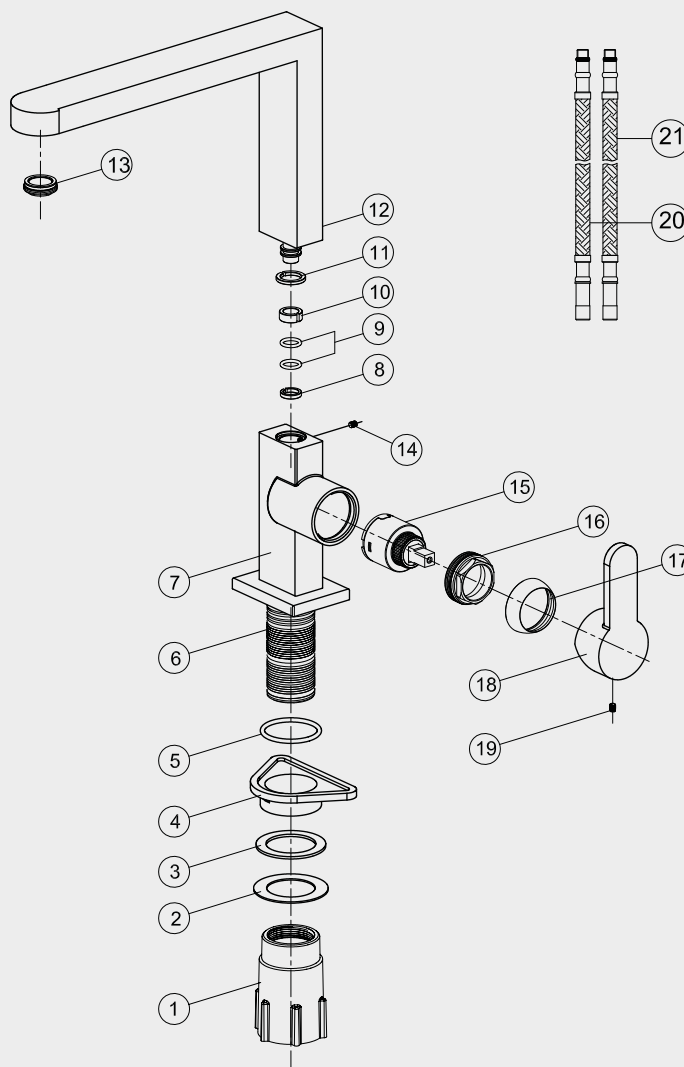

1. 1 Fixing bushing
2. 2 Washer
3. 3 Rubber
4. 4 Triangle
5. 5 O ring
6. 6 Threaded tube
7. 7 Body
8. 8 O ring
9. 9 O ring
10. 10 C ring
11. 11 O ring
12. 12 Spout
13. 13 Aerator
14. 14 Inner hex screw
15. 15 Cartridge
16. 16 Screw nut
17. 17 Cover
18. 18 Handle
19. 19 Inner hex screw
20. 20 Flexible hose
21. 21 Flexible hose